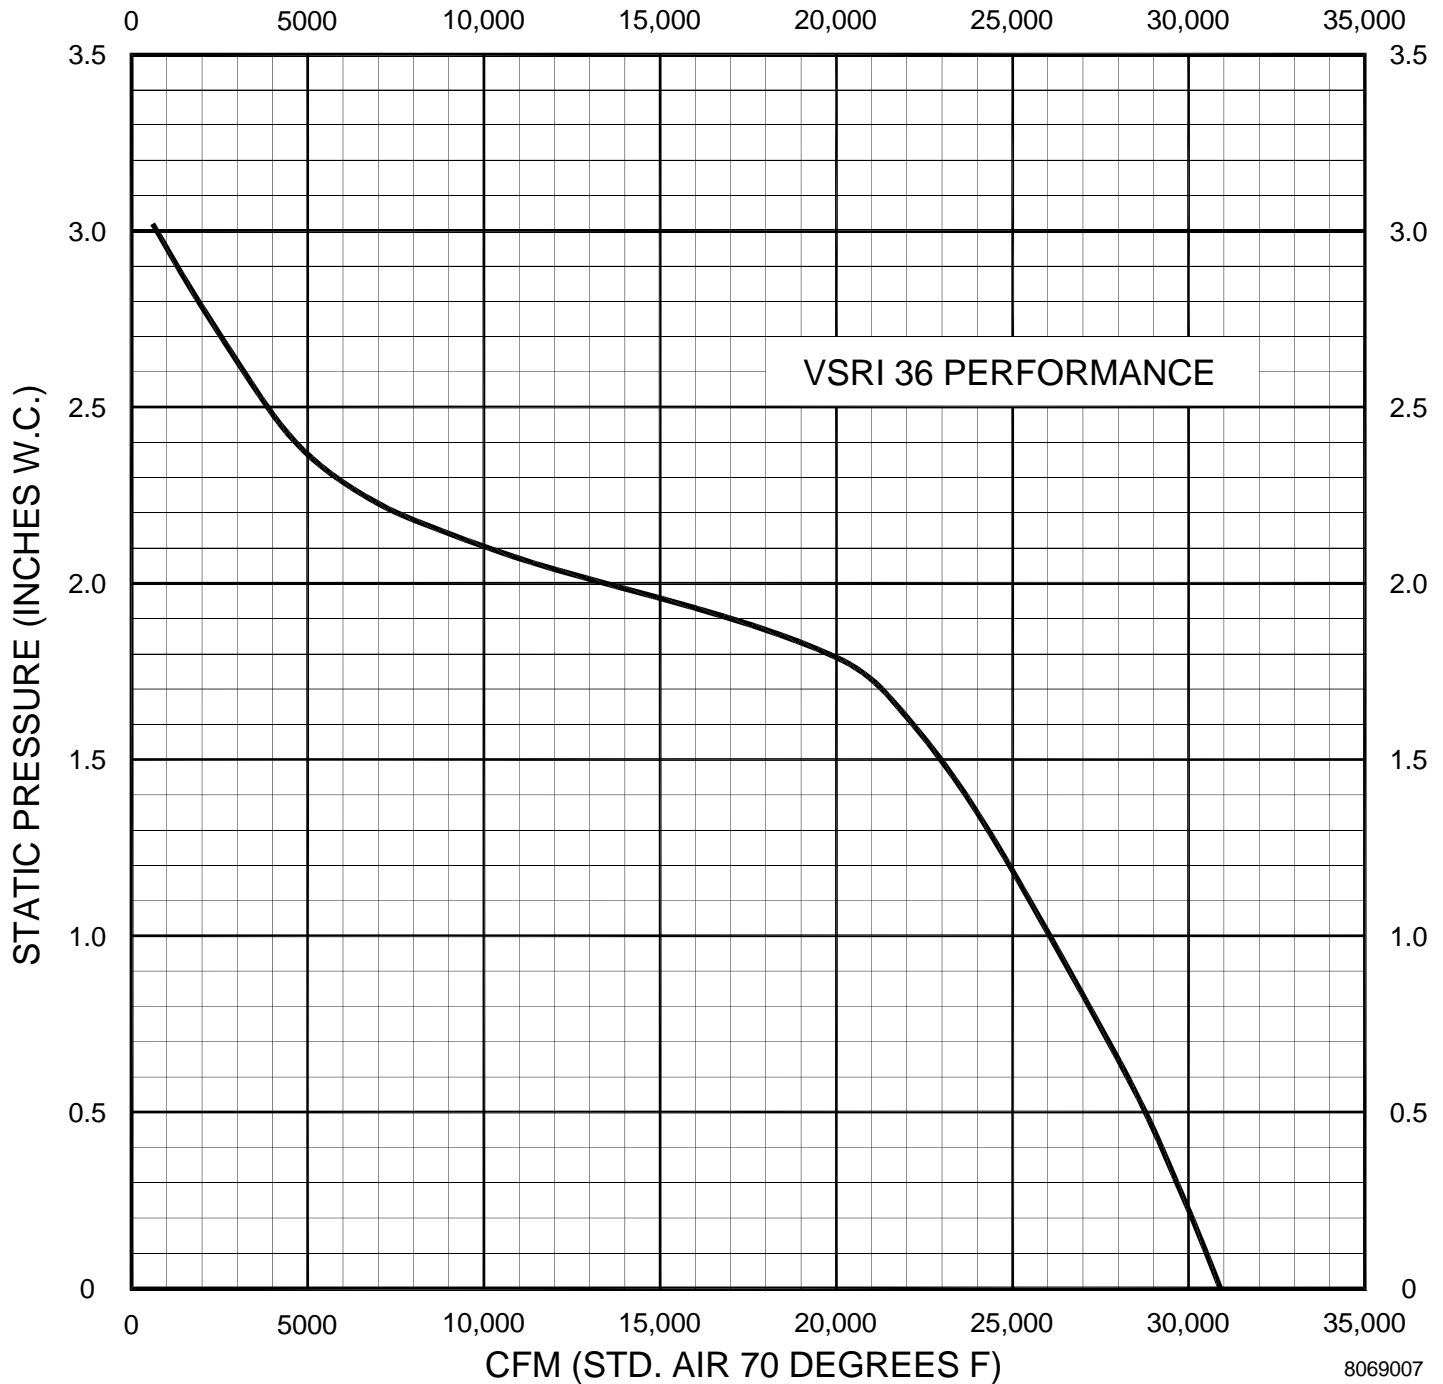

VSRI VARIABLE SPEED ROUND IN-LINE FAN CURVE

MODEL VSRI21

8069004

VSRI VARIABLE SPEED ROUND IN-LINE FAN CURVE

MODEL VSRI24

VSRI VARIABLE SPEED ROUND IN-LINE FAN CURVE

MODEL VSRI30

VSRI VARIABLE SPEED ROUND IN-LINE FAN CURVE

MODEL VSRI36

8069007

VSSI VARIABLE SPEED SQUARE IN-LINE FAN CURVE

MODEL VSSI30

VSSI VARIABLE SPEED SQUARE IN-LINE FAN CURVE

MODEL VSSI38

VSSI VARIABLE SPEED SQUARE IN-LINE FAN CURVE

MODEL VSSI48