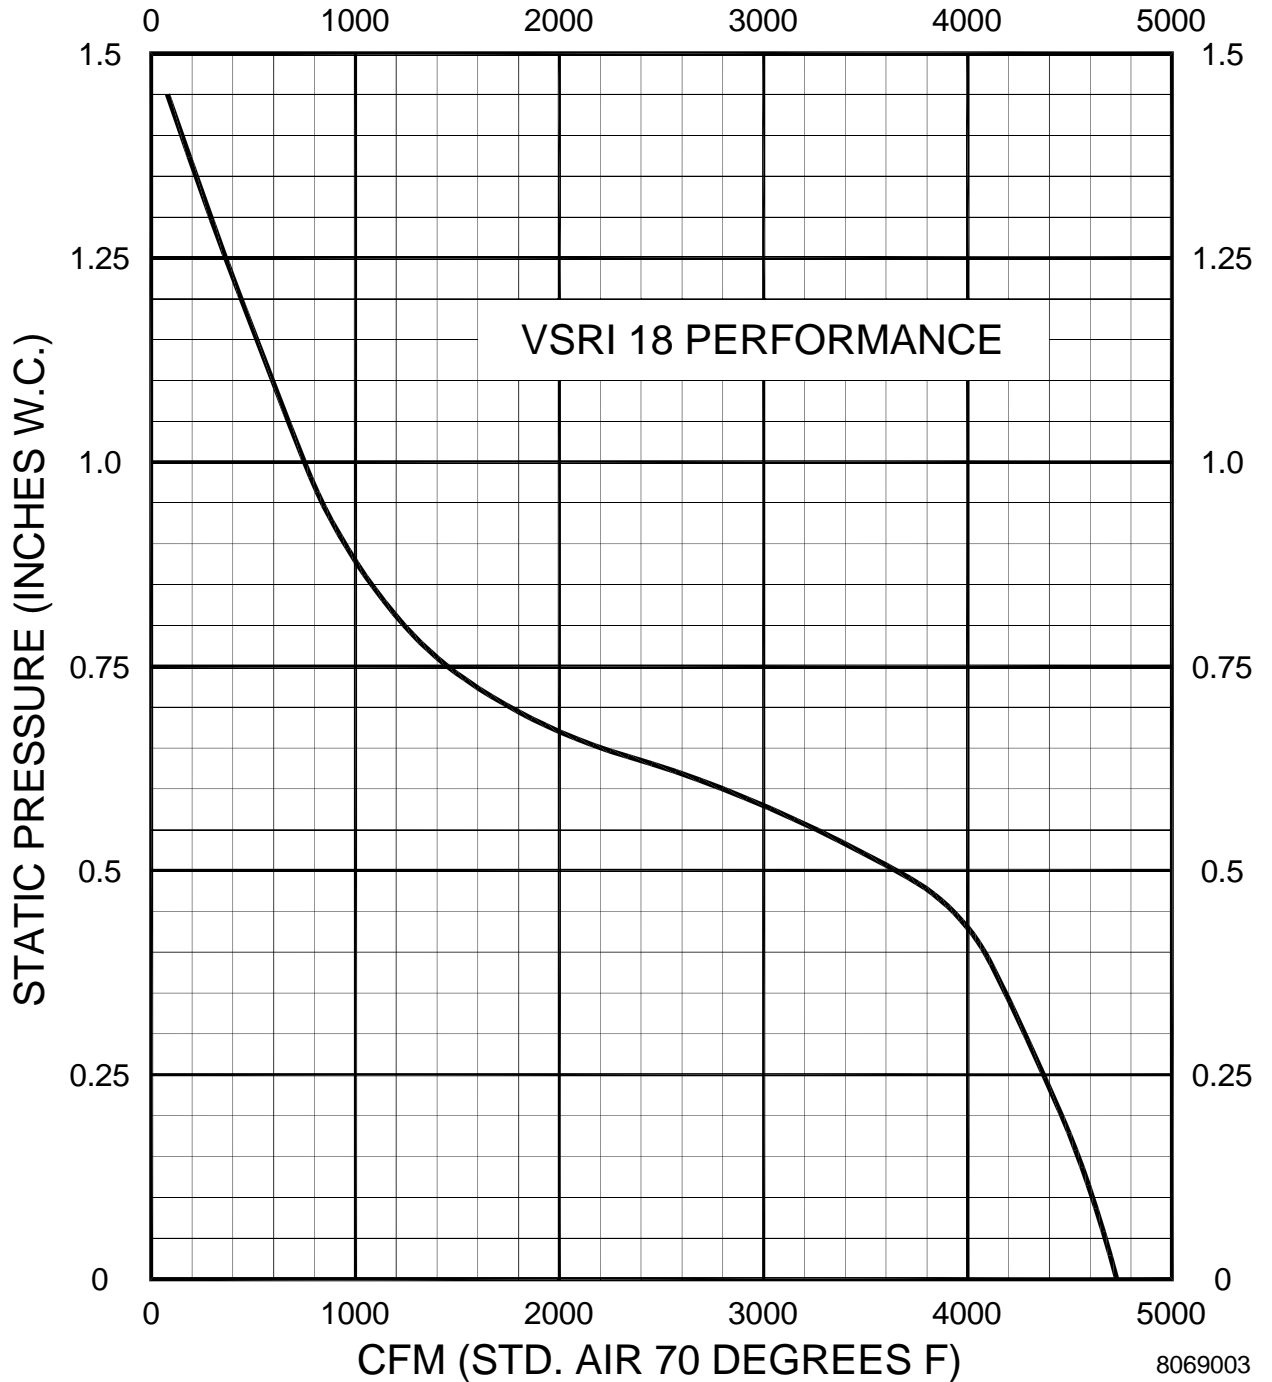

AUTO-DRAFT[®] INDUCER FAN CURVES

MODELS FSAD-8 & VSAD-8

AUTO-DRAFT[®] INDUCER FAN CURVES

MODELS FSAD-10 & VSAD-10

AUTO-DRAFT[®] INDUCER FAN CURVES

MODELS FSAD-12 & VSAD-12

VSRI VARIABLE SPEED ROUND IN-LINE FAN CURVE

MODEL VSRI14

8069001

VSRI VARIABLE SPEED ROUND IN-LINE FAN CURVE

MODEL VSRI16

8069002

VSRI VARIABLE SPEED ROUND IN-LINE FAN CURVE

MODEL VSRI18

8069003

VSRI VARIABLE SPEED ROUND IN-LINE FAN CURVE

MODEL VSRI21

8069004

VSRI VARIABLE SPEED ROUND IN-LINE FAN CURVE

MODEL VSRI24

VSRI VARIABLE SPEED ROUND IN-LINE FAN CURVE

MODEL VSRI30

VSRI VARIABLE SPEED ROUND IN-LINE FAN CURVE