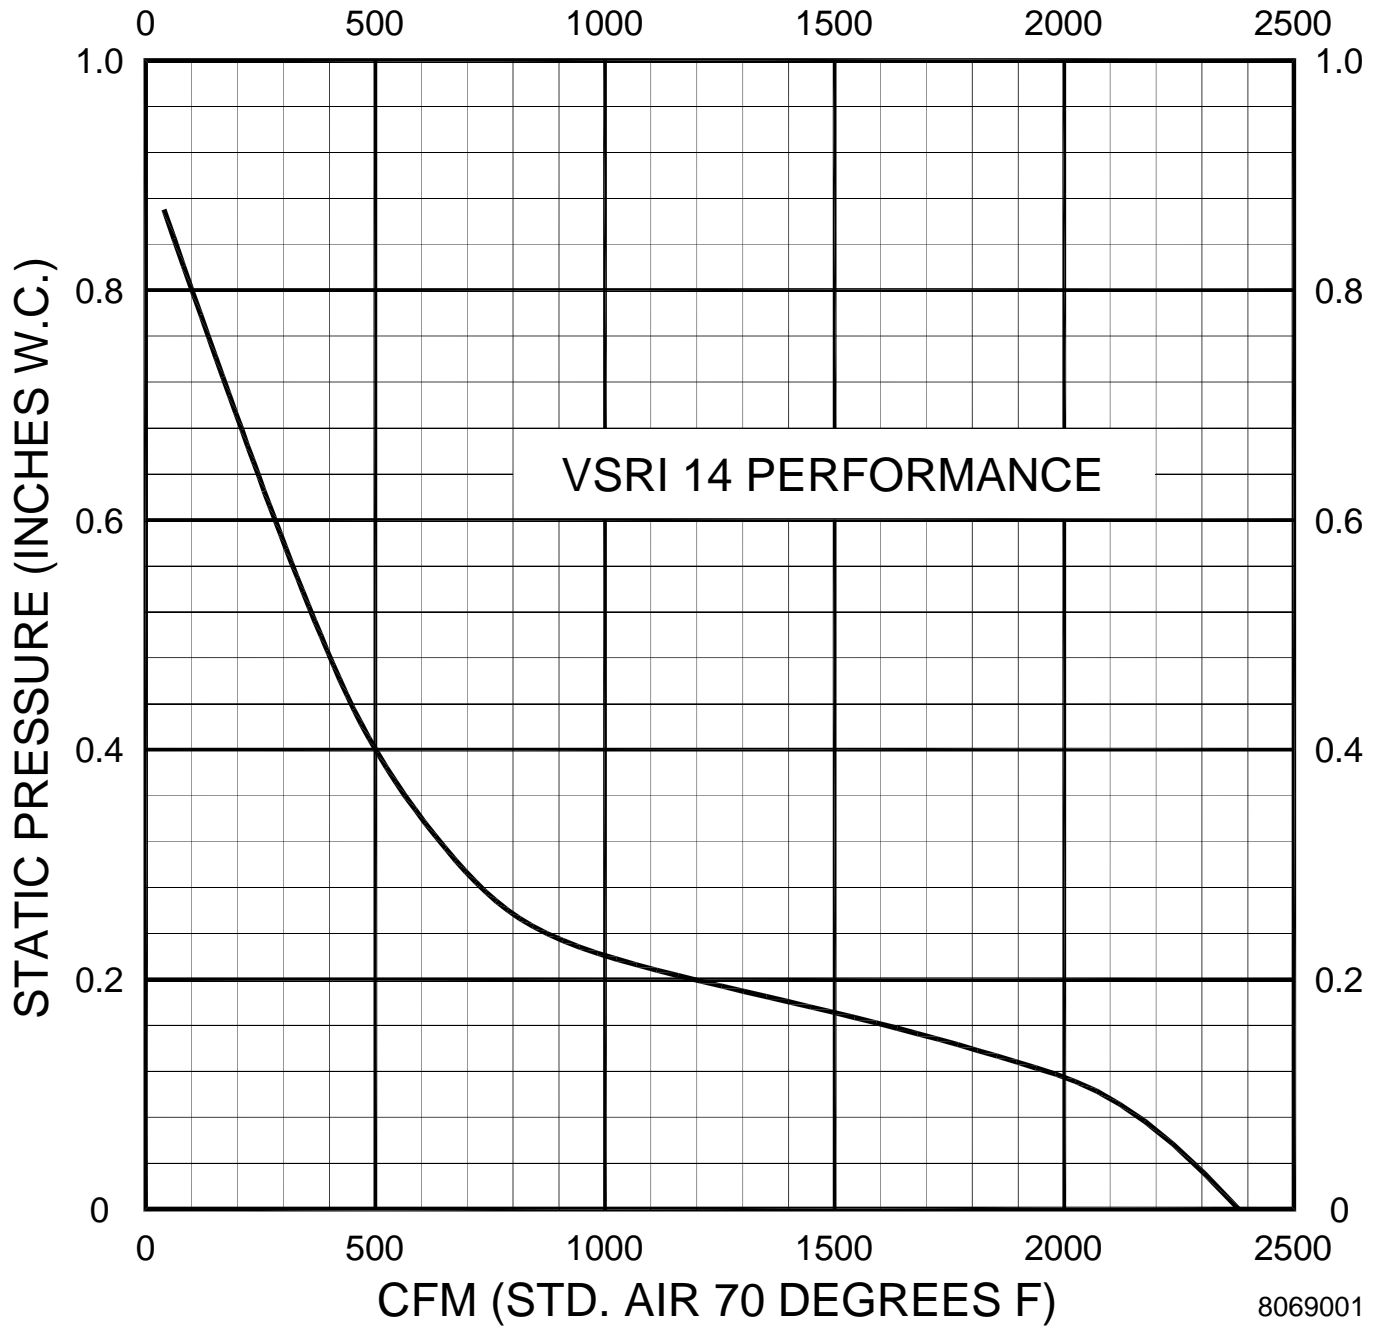

AUTO-DRAFT[®] INDUCER FAN CURVES

MODELS FSAD-8 & VSAD-8

AUTO-DRAFT[®] INDUCER FAN CURVES

MODELS FSAD-10 & VSAD-10

AUTO-DRAFT[®] INDUCER FAN CURVES

MODELS FSAD-12 & VSAD-12

VSRI VARIABLE SPEED ROUND IN-LINE FAN CURVE

MODEL VSRI14

8069001

VSRI VARIABLE SPEED ROUND IN-LINE FAN CURVE

MODEL VSRI16

8069002

VSRI VARIABLE SPEED ROUND IN-LINE FAN CURVE

MODEL VSRI18

8069003

VSRI VARIABLE SPEED ROUND IN-LINE FAN CURVE

MODEL VSRI21

8069004

VSRI VARIABLE SPEED ROUND IN-LINE FAN CURVE

MODEL VSRI24

VSRI VARIABLE SPEED ROUND IN-LINE FAN CURVE

MODEL VSRI30

VSRI VARIABLE SPEED ROUND IN-LINE FAN CURVE

MODEL VSRI36

8069007

VSSI VARIABLE SPEED SQUARE IN-LINE FAN CURVE

MODEL VSSI30

VSSI VARIABLE SPEED SQUARE IN-LINE FAN CURVE

MODEL VSSI38

VSSI VARIABLE SPEED SQUARE IN-LINE FAN CURVE

MODEL VSSI48