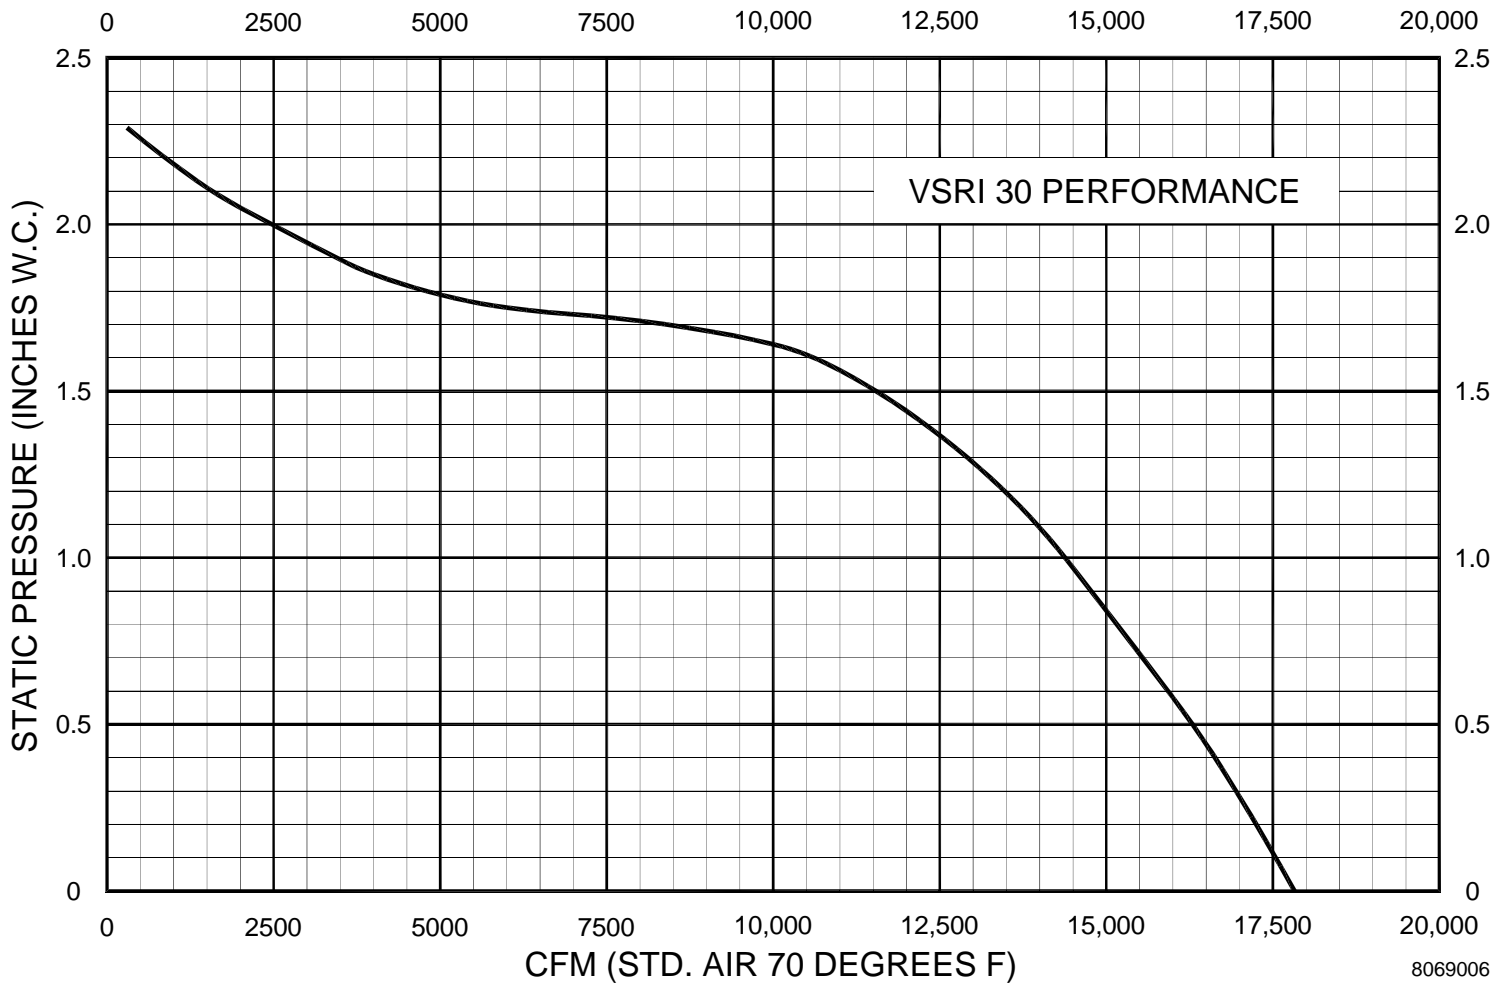

VSRI VARIABLE SPEED ROUND IN-LINE FAN CURVE

MODEL VSRI21

8069004

VSRI VARIABLE SPEED ROUND IN-LINE FAN CURVE

MODEL VSRI24

VSRI VARIABLE SPEED ROUND IN-LINE FAN CURVE

MODEL VSRI30

VSRI VARIABLE SPEED ROUND IN-LINE FAN CURVE

MODEL VSRI36

8069007

VSSI VARIABLE SPEED SQUARE IN-LINE FAN CURVE

MODEL VSSI30

VSSI VARIABLE SPEED SQUARE IN-LINE FAN CURVE

MODEL VSSI38

VSSI VARIABLE SPEED SQUARE IN-LINE FAN CURVE

MODEL VSSI48