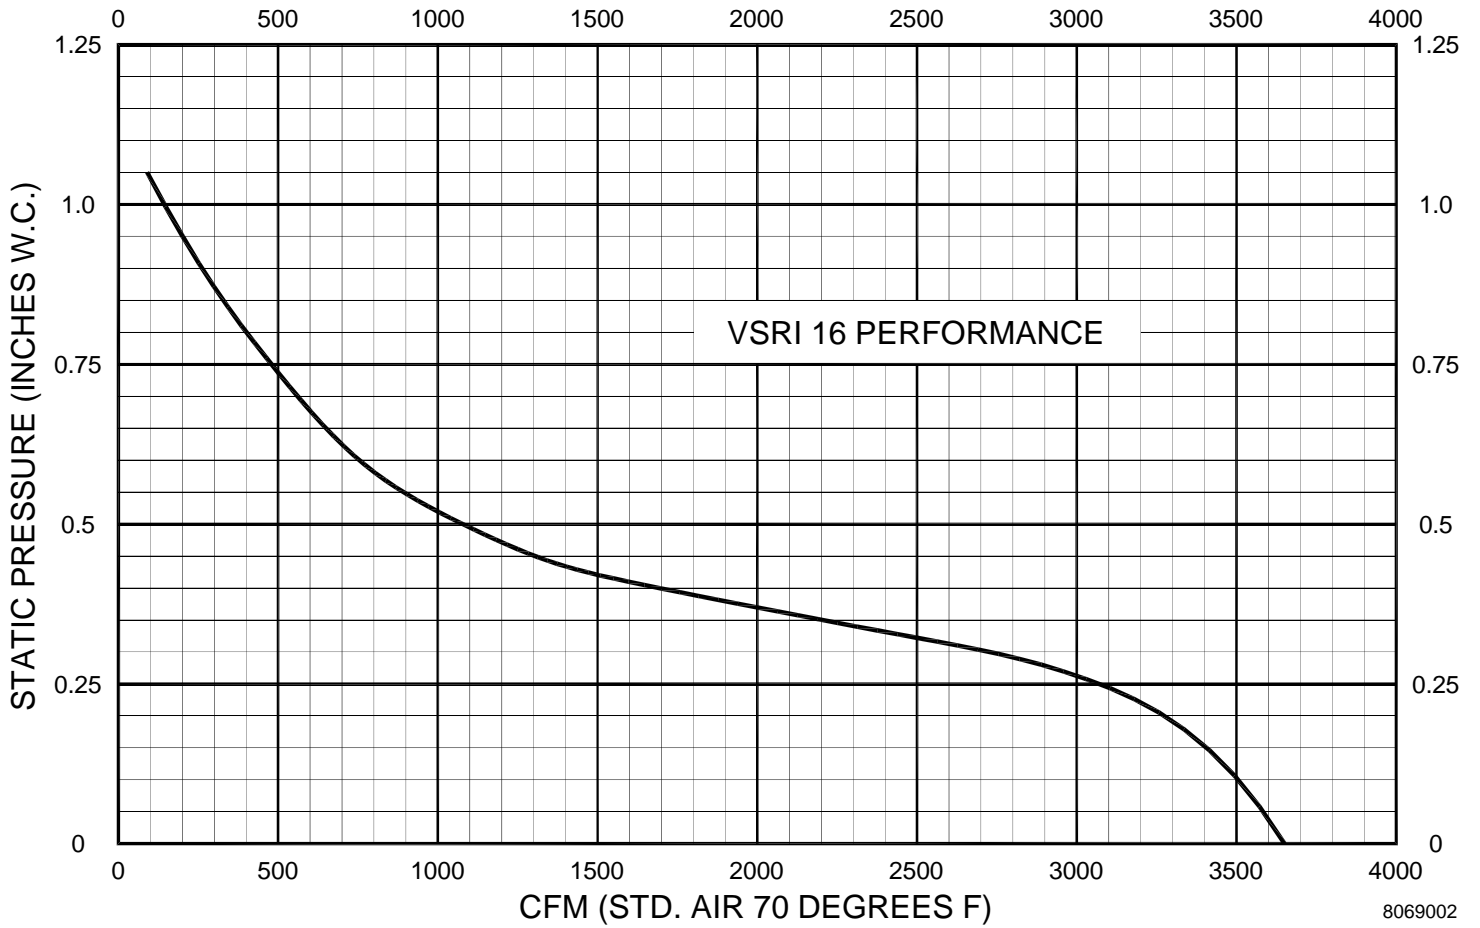

MODEL VSRI14

8069001

VSRI VARIABLE SPEED ROUND IN-LINE FAN CURVE

MODEL VSRI16

8069002

VSRI VARIABLE SPEED ROUND IN-LINE FAN CURVE

MODEL VSRI18

8069003

VSRI VARIABLE SPEED ROUND IN-LINE FAN CURVE

MODEL VSRI21

8069004

VSRI VARIABLE SPEED ROUND IN-LINE FAN CURVE

MODEL VSRI24

VSRI VARIABLE SPEED ROUND IN-LINE FAN CURVE

MODEL VSRI30

VSRI VARIABLE SPEED ROUND IN-LINE FAN CURVE