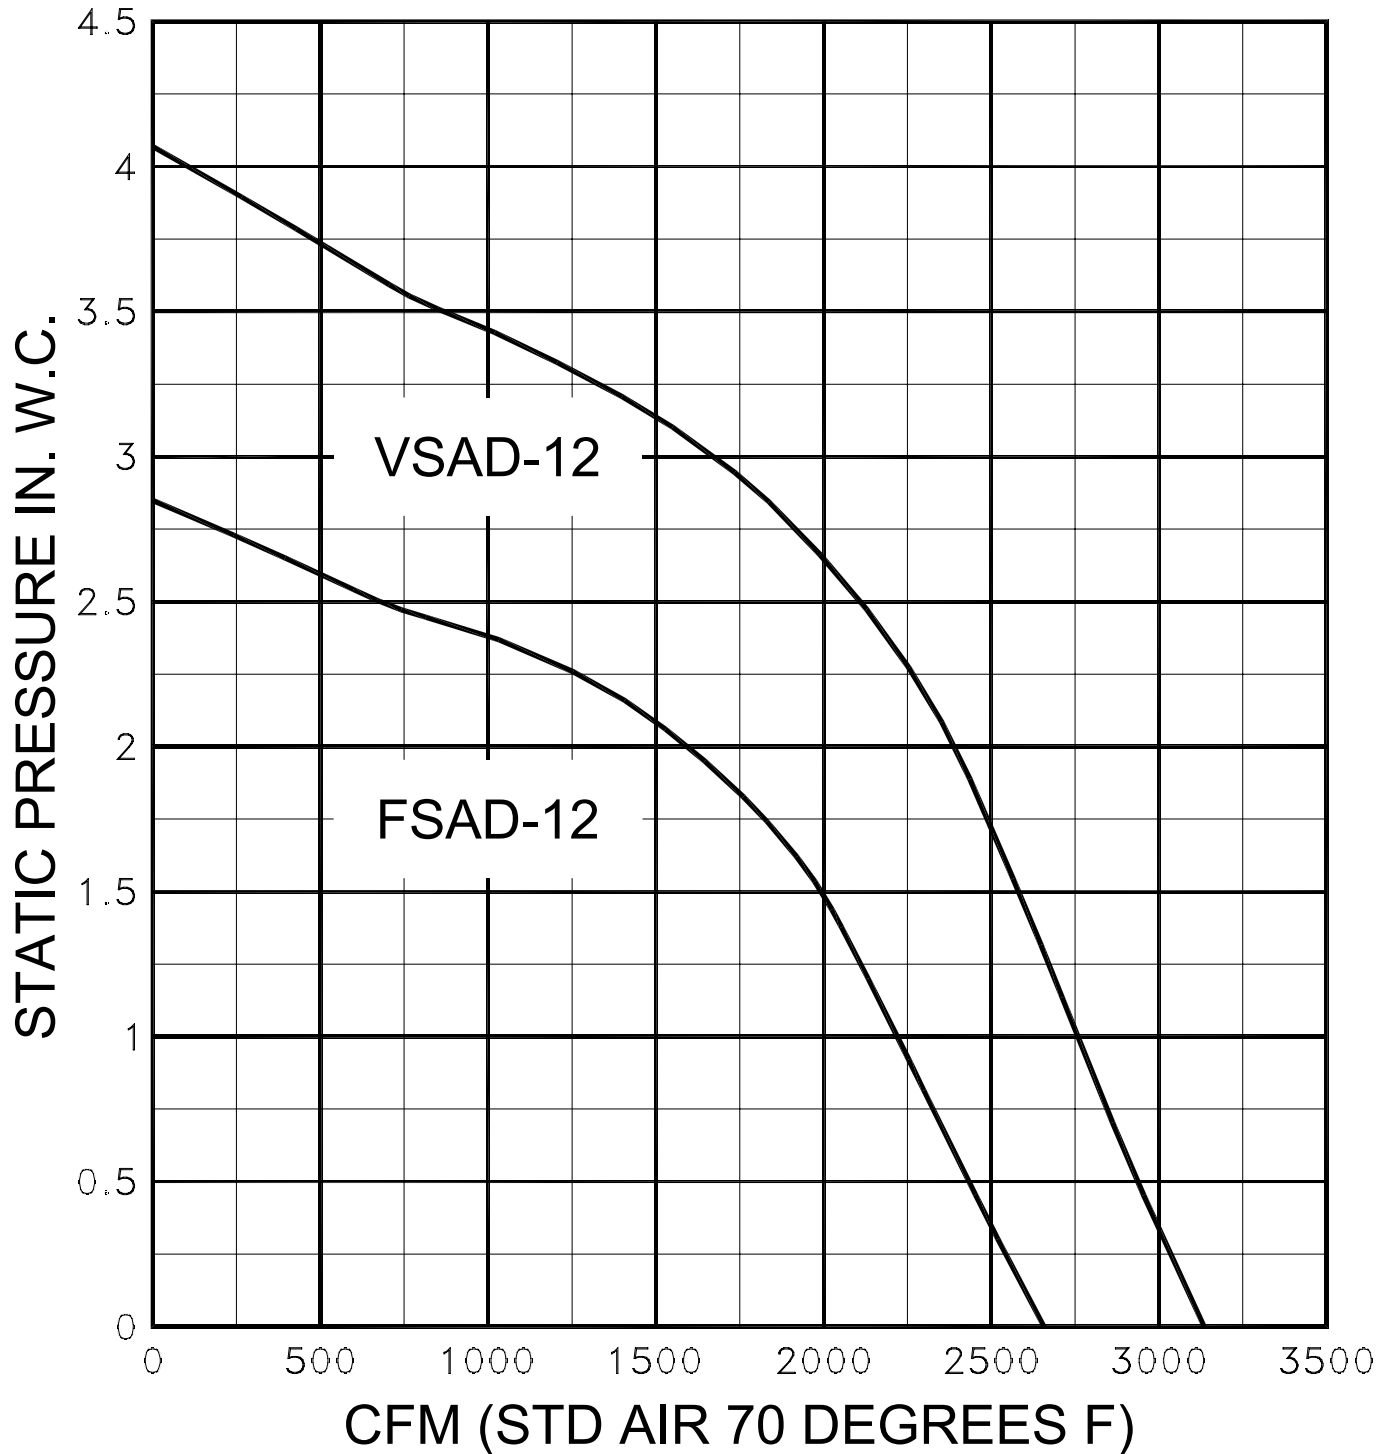

AUTO-DRAFT[®] INDUCER FAN CURVES

MODELS FSAD-8 & VSAD-8

AUTO-DRAFT[®] INDUCER FAN CURVES

MODELS FSAD-10 & VSAD-10

AUTO-DRAFT[®] INDUCER FAN CURVES

MODELS FSAD-12 & VSAD-12

VSRI VARIABLE SPEED ROUND IN-LINE FAN CURVE

MODEL VSRI14

8069001

VSRI VARIABLE SPEED ROUND IN-LINE FAN CURVE

MODEL VSRI16

8069002

VSRI VARIABLE SPEED ROUND IN-LINE FAN CURVE

MODEL VSRI18

8069003

VSRI VARIABLE SPEED ROUND IN-LINE FAN CURVE

MODEL VSRI21

8069004

VSRI VARIABLE SPEED ROUND IN-LINE FAN CURVE

MODEL VSRI24

VSRI VARIABLE SPEED ROUND IN-LINE FAN CURVE

MODEL VSRI30

VSRI VARIABLE SPEED ROUND IN-LINE FAN CURVE

MODEL VSRI36

8069007

VSSI VARIABLE SPEED SQUARE IN-LINE FAN CURVE

MODEL VSSI30

VSSI VARIABLE SPEED SQUARE IN-LINE FAN CURVE

MODEL VSSI38

VSSI VARIABLE SPEED SQUARE IN-LINE FAN CURVE

MODEL VSSI48