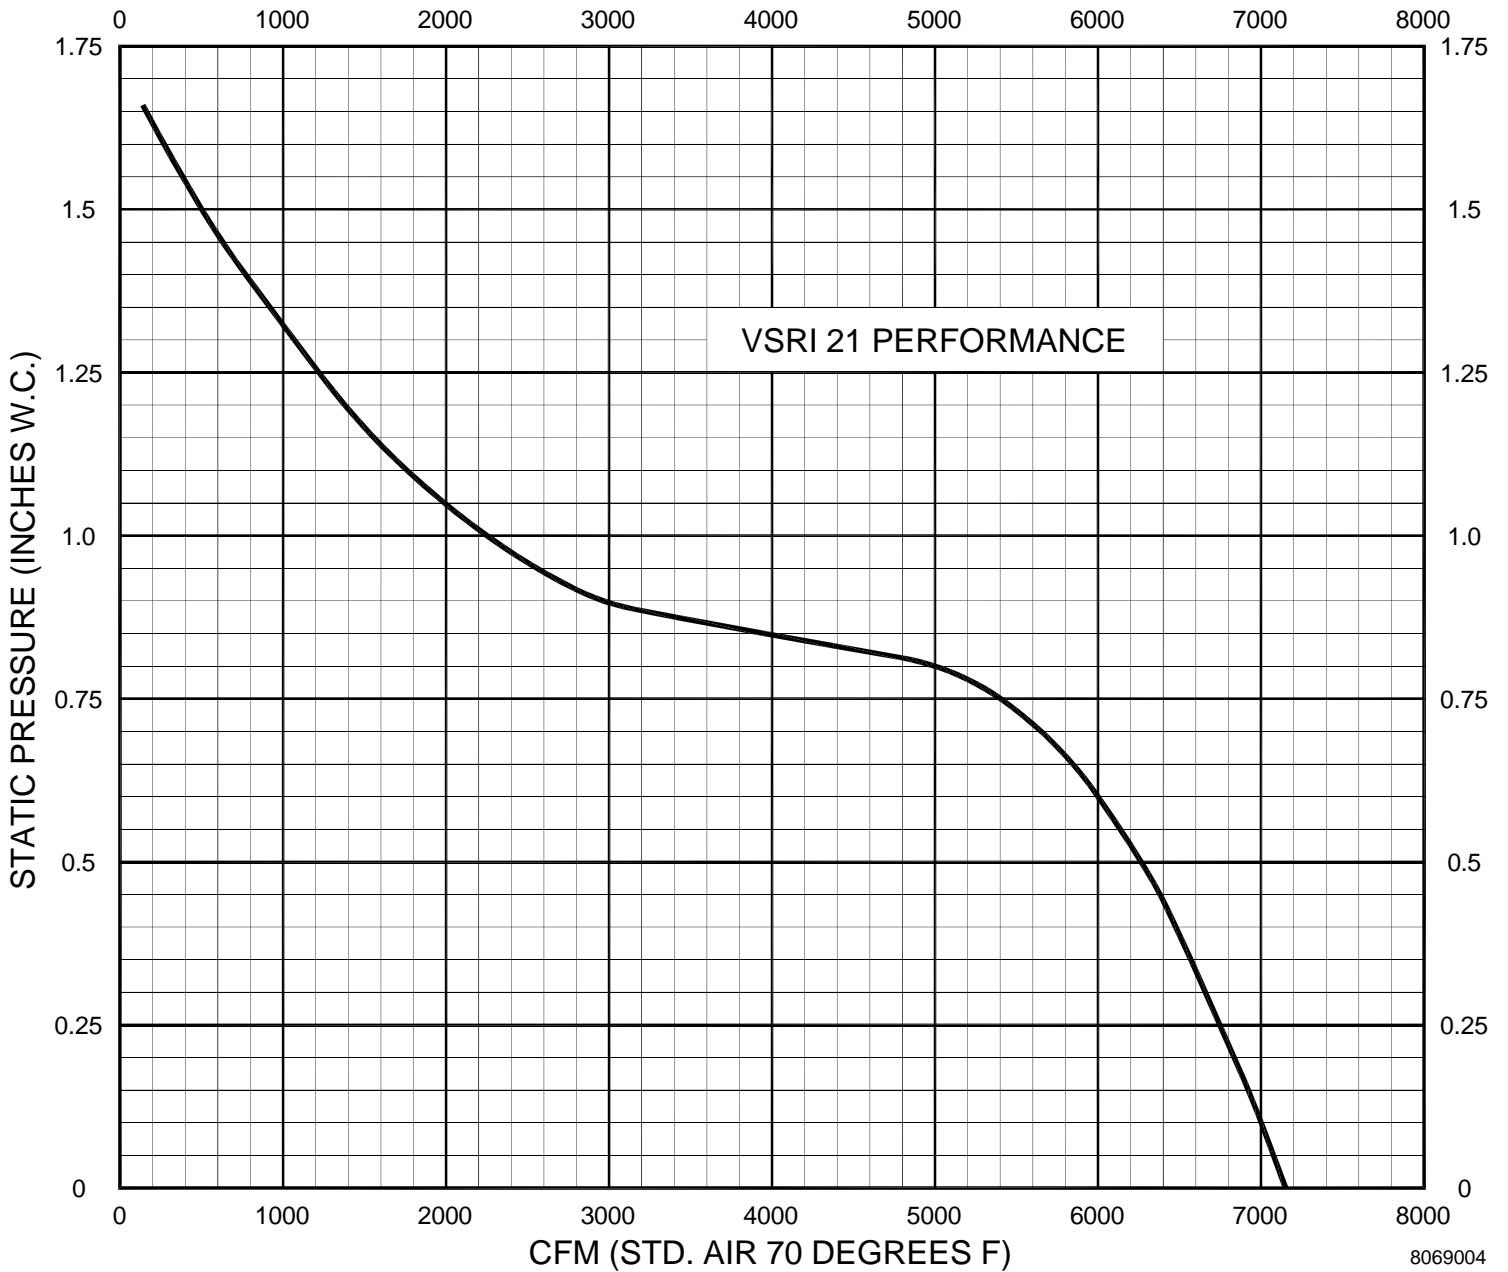

MODEL VSRI14

8069001

VSRI VARIABLE SPEED ROUND IN-LINE FAN CURVE

MODEL VSRI16

8069002

VSRI VARIABLE SPEED ROUND IN-LINE FAN CURVE

MODEL VSRI18

8069003

VSRI VARIABLE SPEED ROUND IN-LINE FAN CURVE

MODEL VSRI21

8069004

VSRI VARIABLE SPEED ROUND IN-LINE FAN CURVE

MODEL VSRI24

VSRI VARIABLE SPEED ROUND IN-LINE FAN CURVE

MODEL VSRI30

VSRI VARIABLE SPEED ROUND IN-LINE FAN CURVE