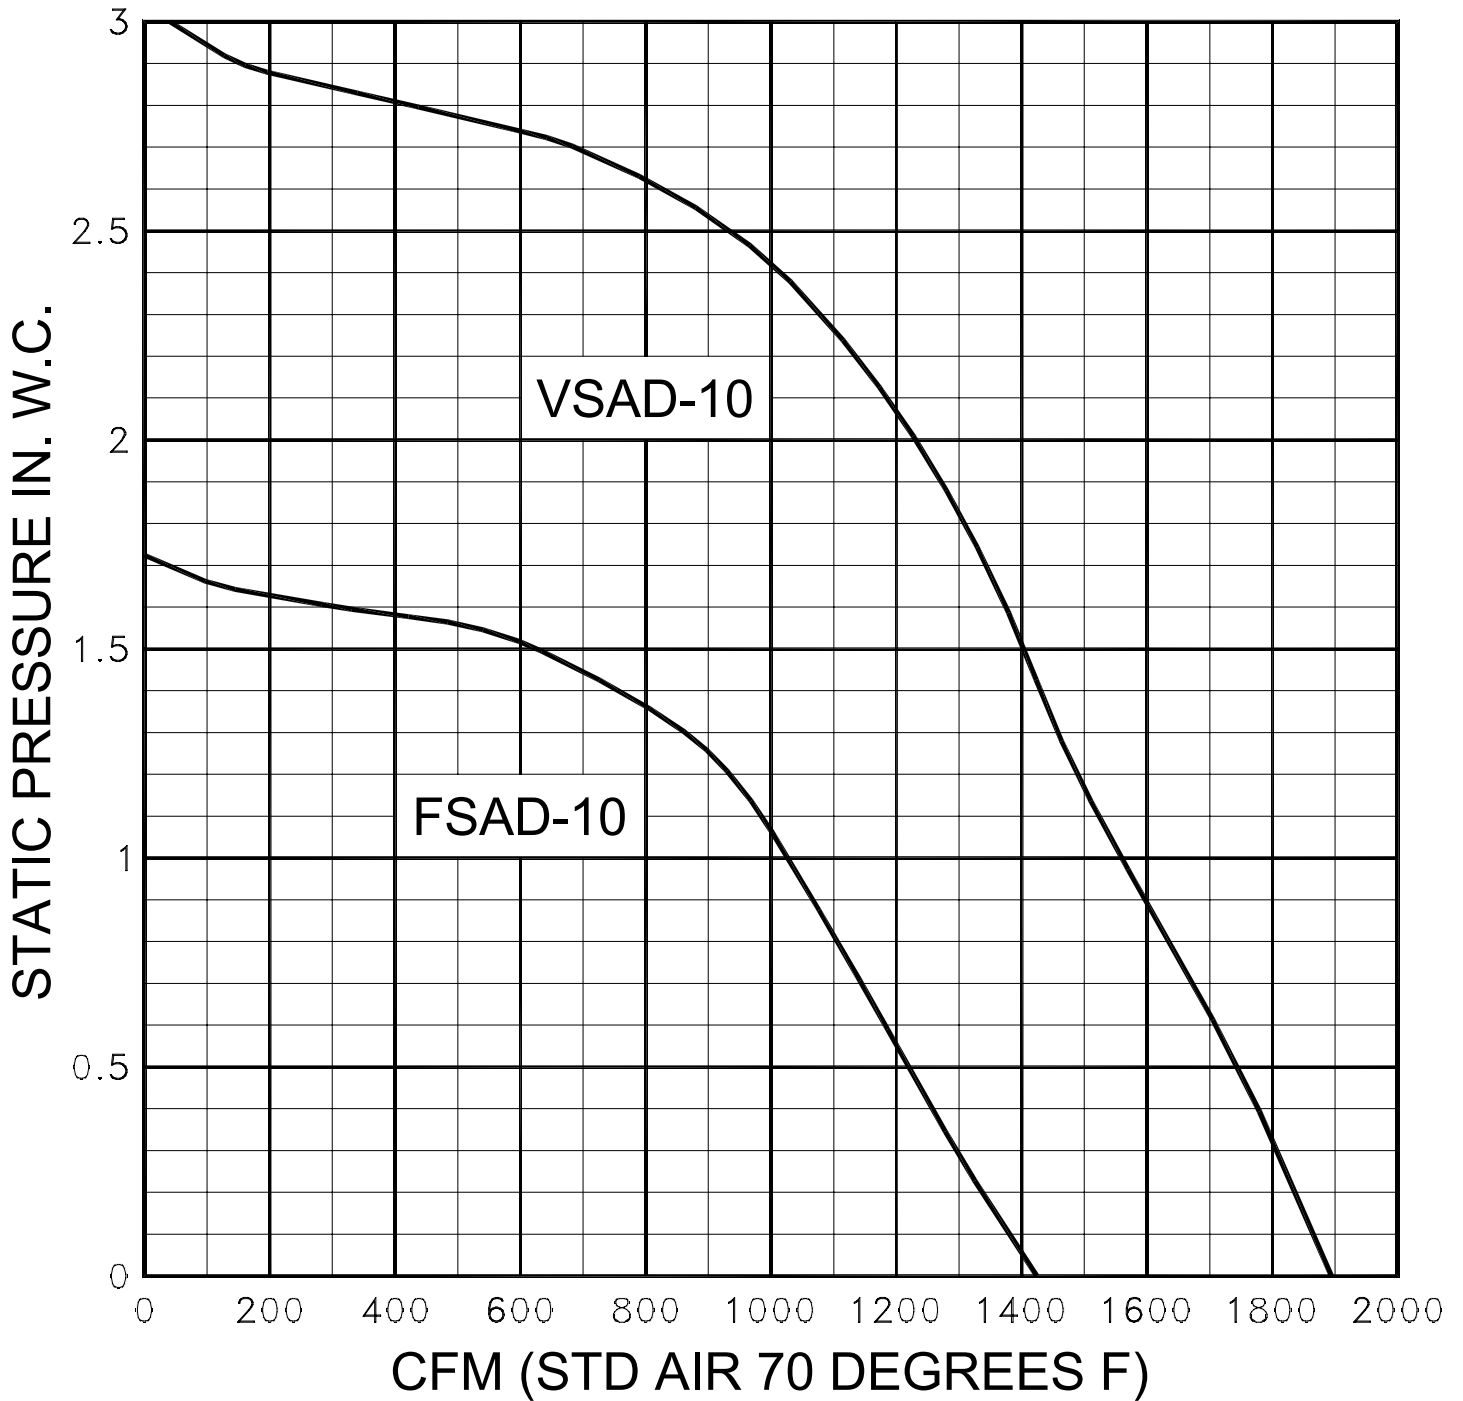

AUTO-DRAFT[®] INDUCER FAN CURVES

MODELS FSAD-8 & VSAD-8

AUTO-DRAFT[®] INDUCER FAN CURVES

MODELS FSAD-10 & VSAD-10

AUTO-DRAFT[®] INDUCER FAN CURVES

MODELS FSAD-12 & VSAD-12

VSRI VARIABLE SPEED ROUND IN-LINE FAN CURVE

MODEL VSRI14

8069001

VSRI VARIABLE SPEED ROUND IN-LINE FAN CURVE

MODEL VSRI16

8069002

VSRI VARIABLE SPEED ROUND IN-LINE FAN CURVE

MODEL VSRI18

8069003

VSRI VARIABLE SPEED ROUND IN-LINE FAN CURVE

MODEL VSRI21

8069004

VSRI VARIABLE SPEED ROUND IN-LINE FAN CURVE

MODEL VSRI24

VSRI VARIABLE SPEED ROUND IN-LINE FAN CURVE

MODEL VSRI30

VSRI VARIABLE SPEED ROUND IN-LINE FAN CURVE