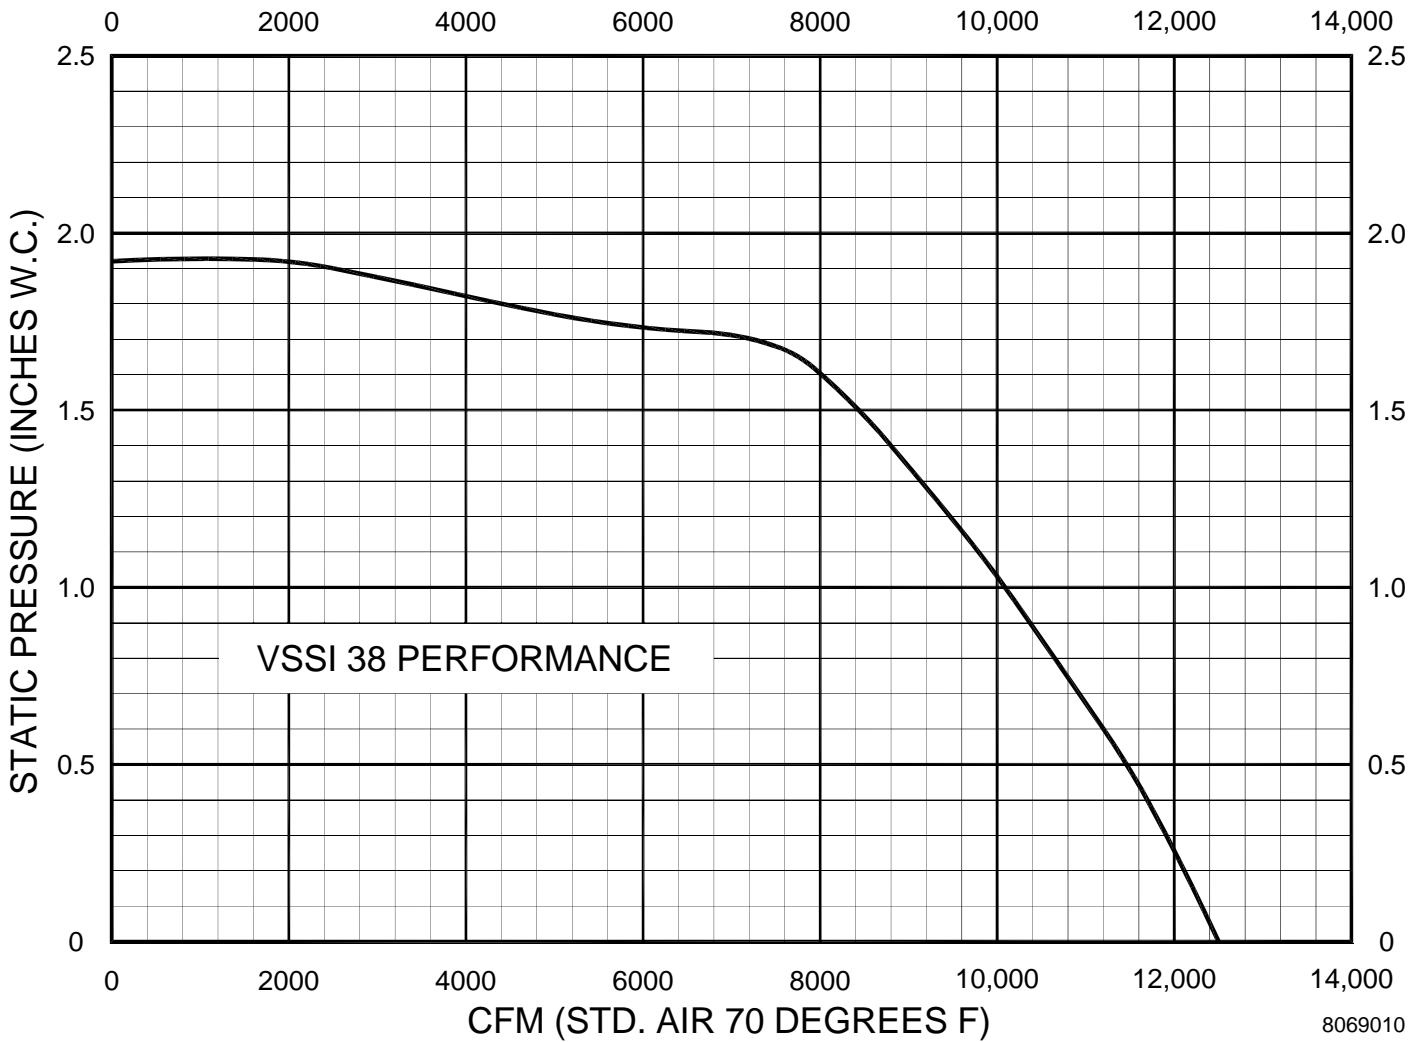

MODEL VSRI36

8069007

VSSI VARIABLE SPEED SQUARE IN-LINE FAN CURVE

MODEL VSSI30

VSSI VARIABLE SPEED SQUARE IN-LINE FAN CURVE

MODEL VSSI38

VSSI VARIABLE SPEED SQUARE IN-LINE FAN CURVE

MODEL VSSI48