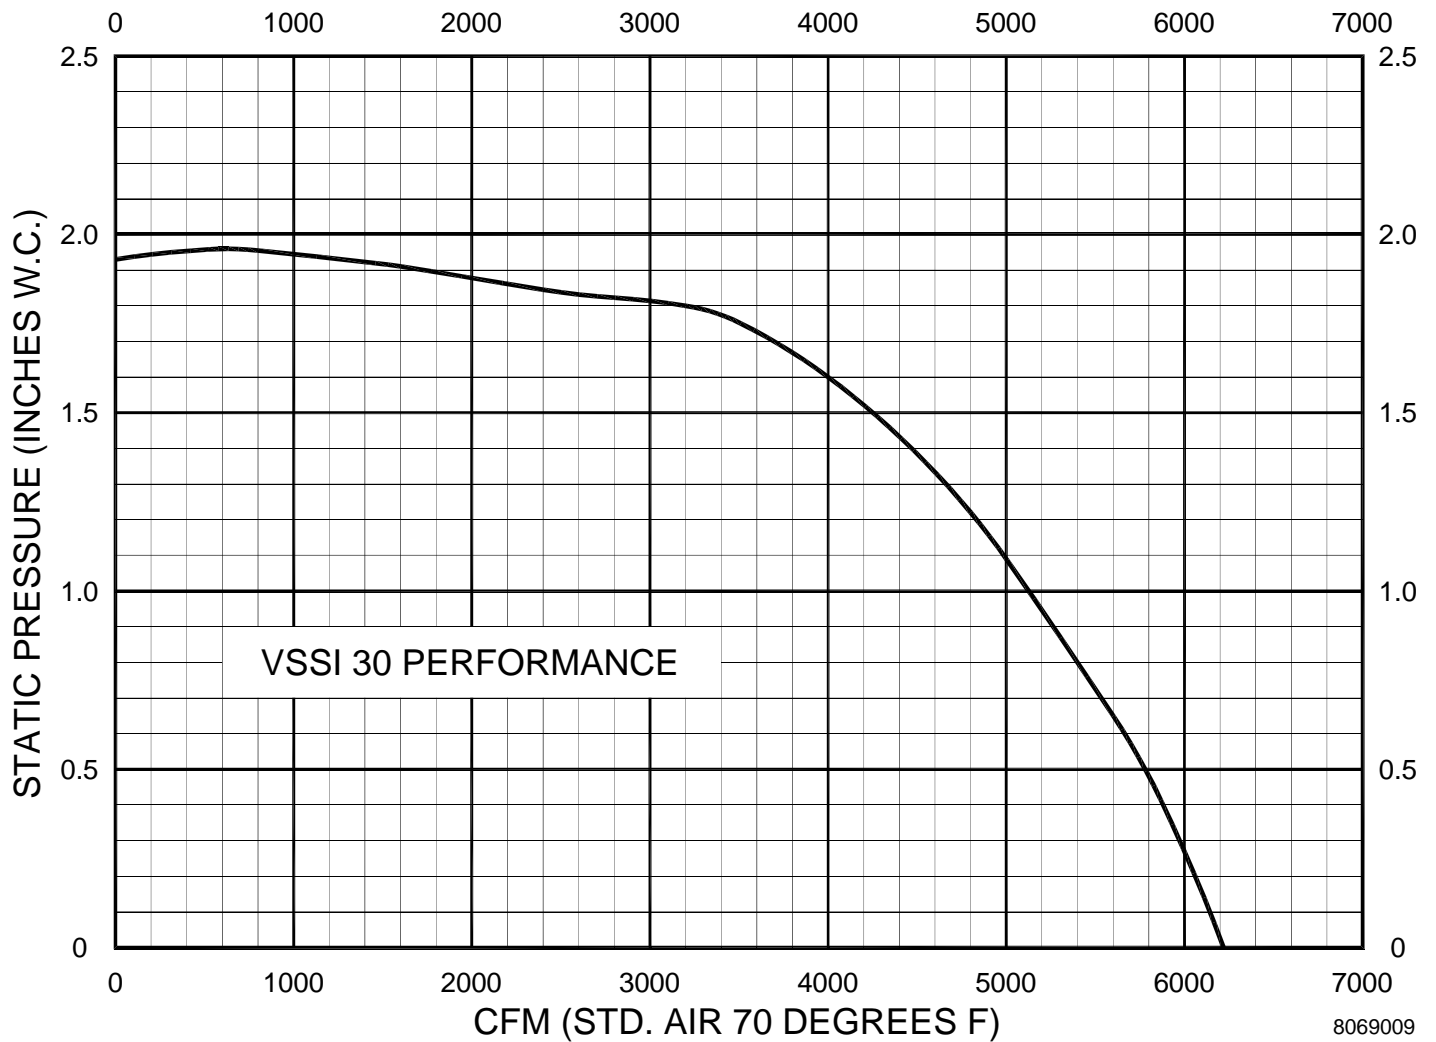

MODEL VSRI36

8069007

VSSI VARIABLE SPEED SQUARE IN-LINE FAN CURVE

MODEL VSSI30

VSSI VARIABLE SPEED SQUARE IN-LINE FAN CURVE

MODEL VSSI38

VSSI VARIABLE SPEED SQUARE IN-LINE FAN CURVE

MODEL VSSI48