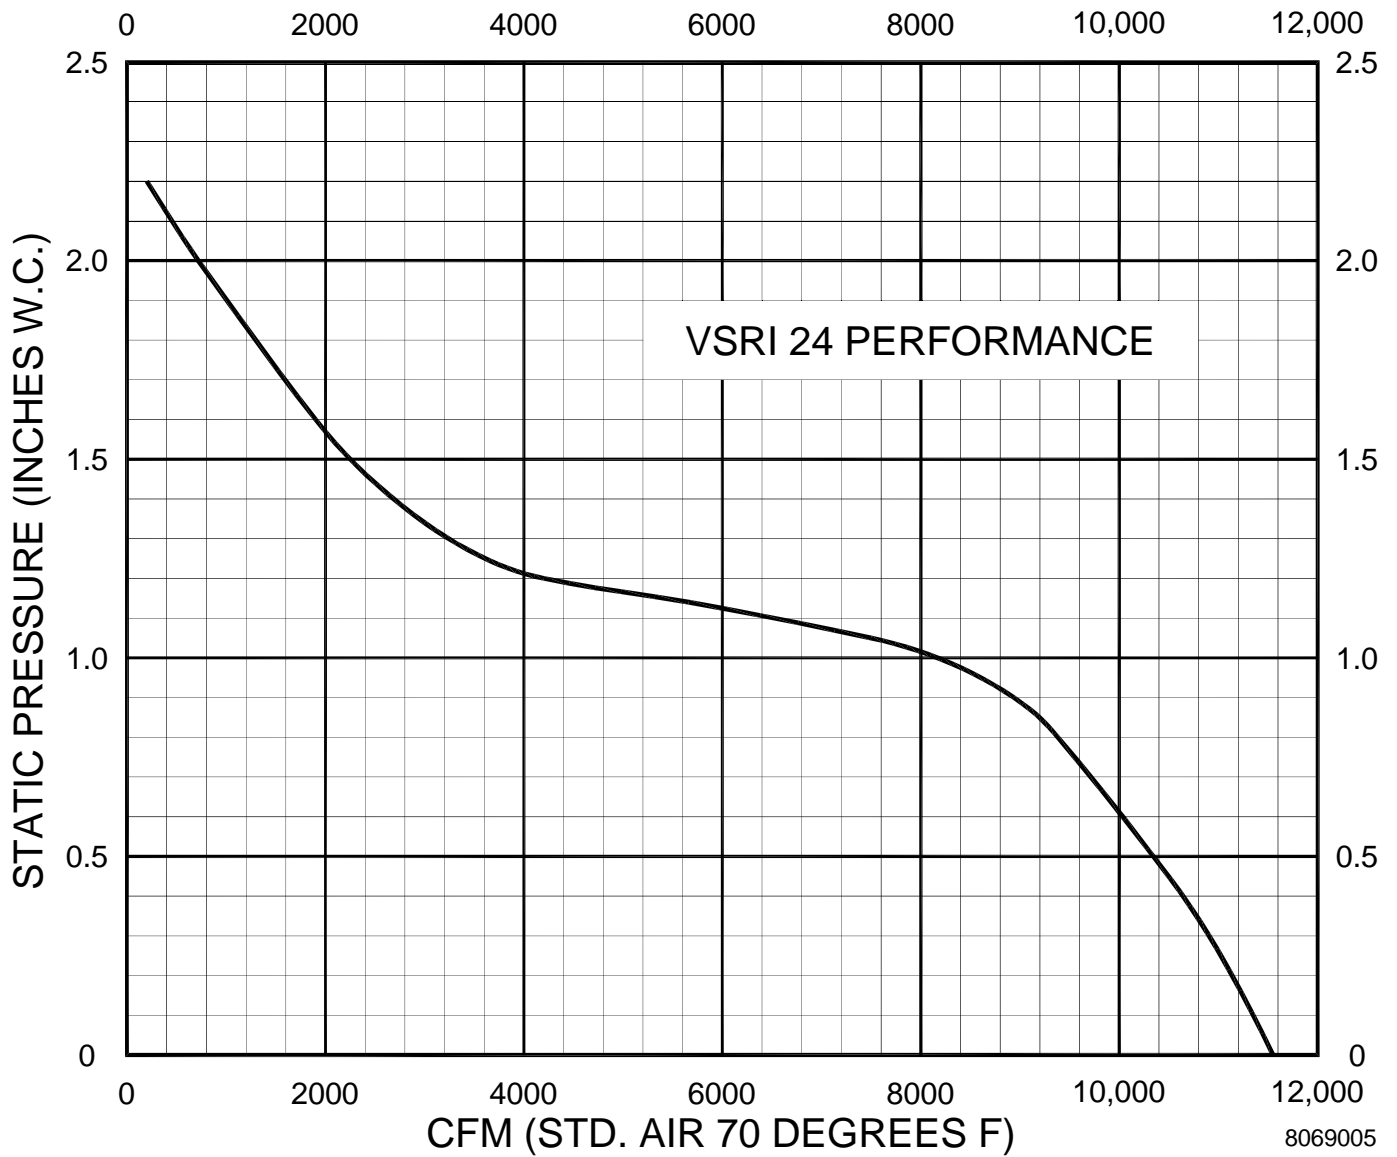

VSRI VARIABLE SPEED ROUND IN-LINE FAN CURVE

MODEL VSRI21

8069004

VSRI VARIABLE SPEED ROUND IN-LINE FAN CURVE

MODEL VSRI24

VSRI VARIABLE SPEED ROUND IN-LINE FAN CURVE

MODEL VSRI30

VSRI VARIABLE SPEED ROUND IN-LINE FAN CURVE

MODEL VSRI36

8069007

VSSI VARIABLE SPEED SQUARE IN-LINE FAN CURVE

MODEL VSSI30

VSSI VARIABLE SPEED SQUARE IN-LINE FAN CURVE

MODEL VSSI38

VSSI VARIABLE SPEED SQUARE IN-LINE FAN CURVE

MODEL VSSI48