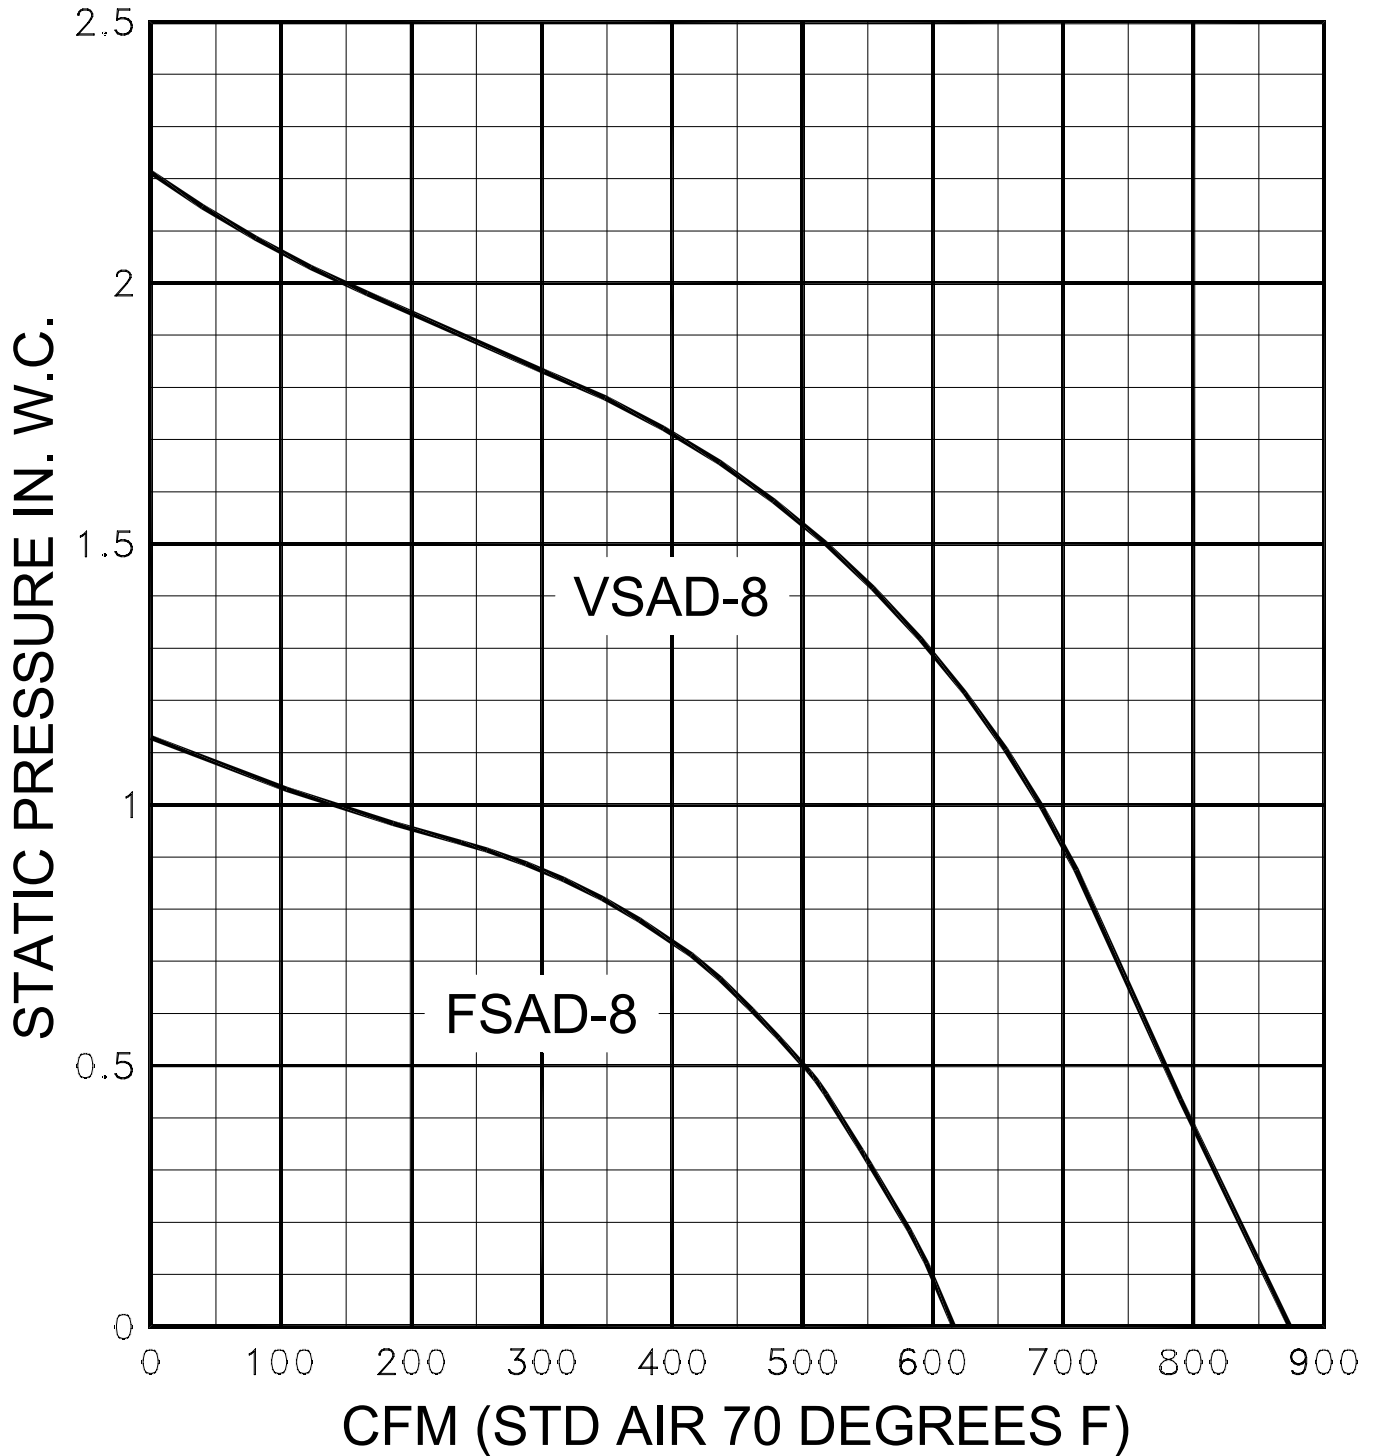

AUTO-DRAFT[®] INDUCER FAN CURVES

MODELS FSAD-8 & VSAD-8

AUTO-DRAFT[®] INDUCER FAN CURVES

MODELS FSAD-10 & VSAD-10

AUTO-DRAFT[®] INDUCER FAN CURVES

MODELS FSAD-12 & VSAD-12

VSRI VARIABLE SPEED ROUND IN-LINE FAN CURVE

MODEL VSRI14

8069001

VSRI VARIABLE SPEED ROUND IN-LINE FAN CURVE

MODEL VSRI16

8069002

VSRI VARIABLE SPEED ROUND IN-LINE FAN CURVE

MODEL VSRI18

8069003

VSRI VARIABLE SPEED ROUND IN-LINE FAN CURVE

MODEL VSRI21

8069004

VSRI VARIABLE SPEED ROUND IN-LINE FAN CURVE

MODEL VSRI24

VSRI VARIABLE SPEED ROUND IN-LINE FAN CURVE

MODEL VSRI30

VSRI VARIABLE SPEED ROUND IN-LINE FAN CURVE

MODEL VSRI36

8069007

VSSI VARIABLE SPEED SQUARE IN-LINE FAN CURVE

MODEL VSSI30

VSSI VARIABLE SPEED SQUARE IN-LINE FAN CURVE

MODEL VSSI38

VSSI VARIABLE SPEED SQUARE IN-LINE FAN CURVE

MODEL VSSI48