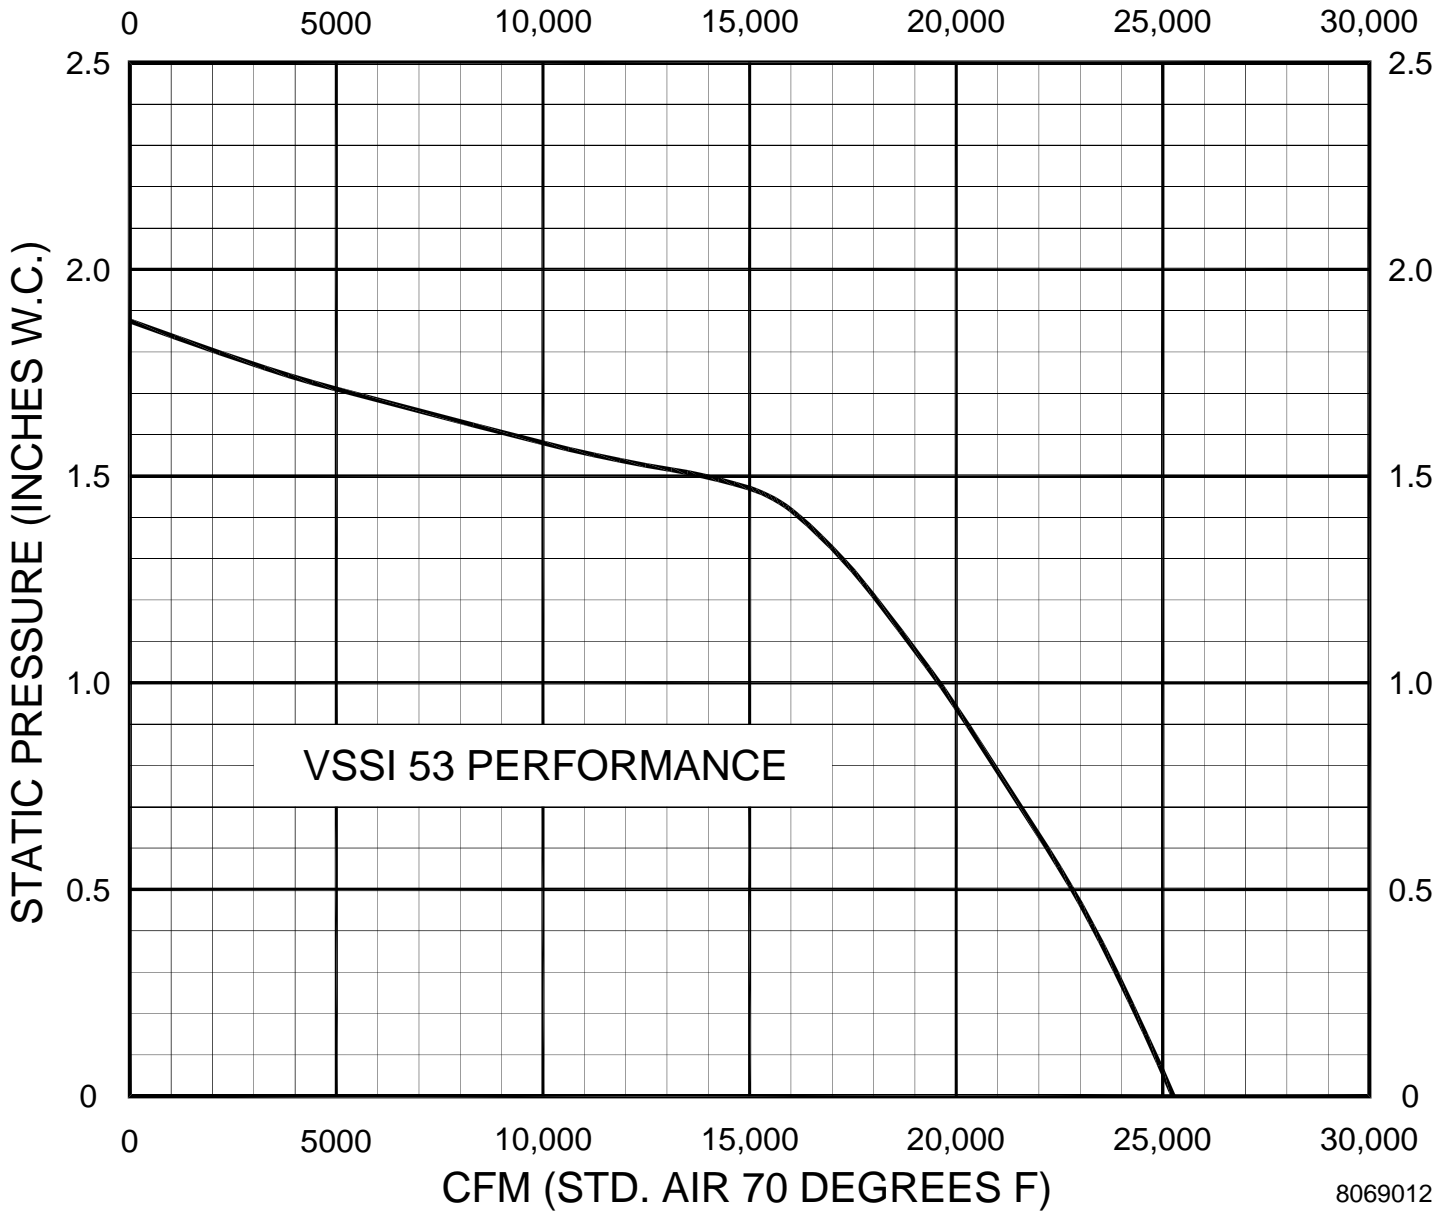

VSSI VARIABLE SPEED SQUARE IN-LINE FAN CURVE

MODEL VSSI53