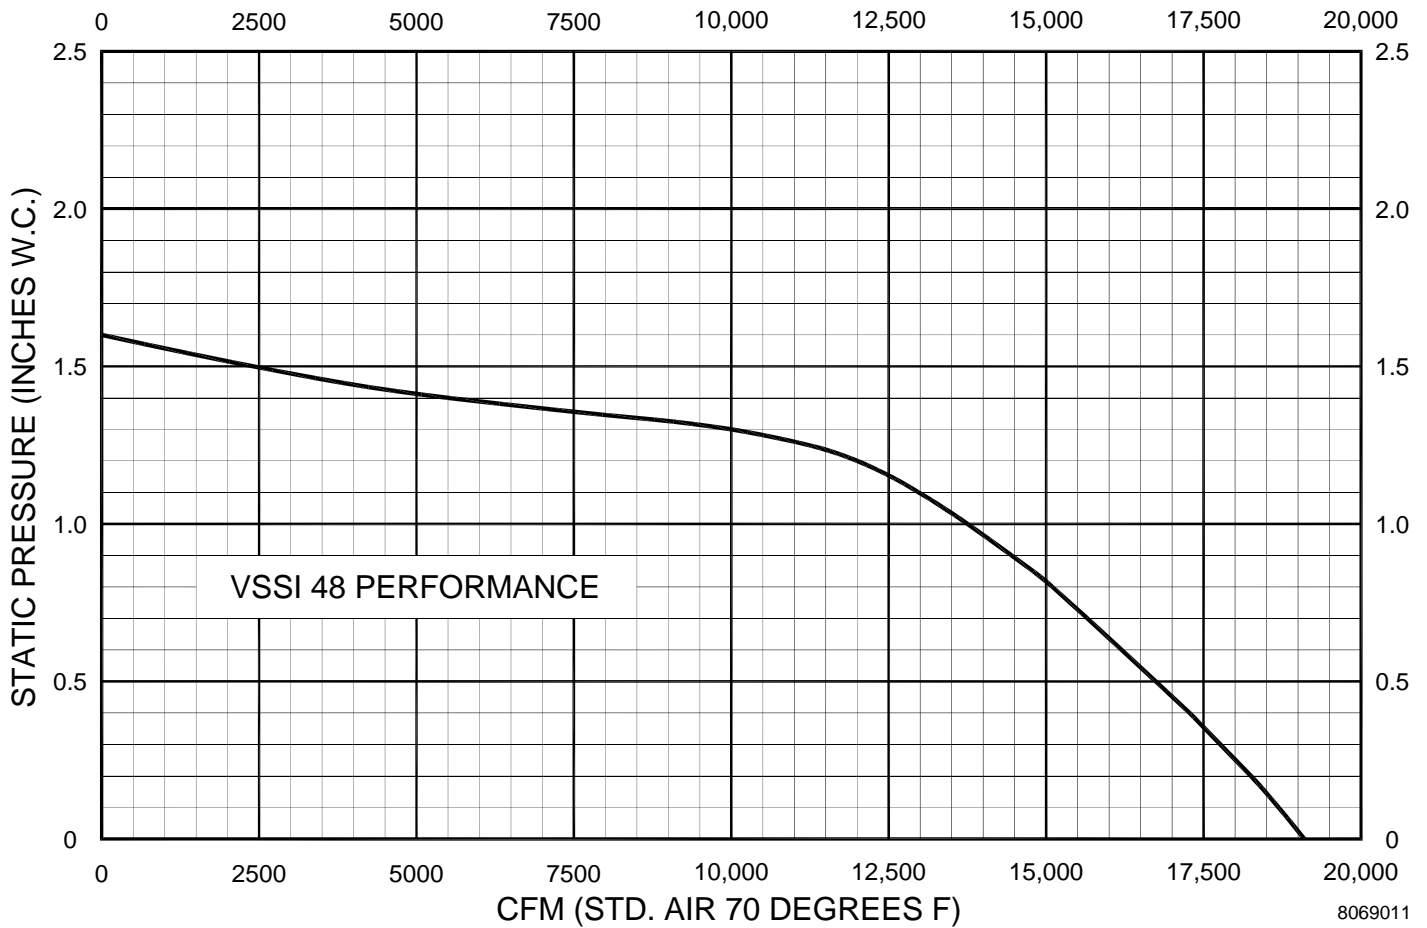

MODEL VSRI36

8069007

VSSI VARIABLE SPEED SQUARE IN-LINE FAN CURVE

MODEL VSSI30

VSSI VARIABLE SPEED SQUARE IN-LINE FAN CURVE

MODEL VSSI38

VSSI VARIABLE SPEED SQUARE IN-LINE FAN CURVE

MODEL VSSI48